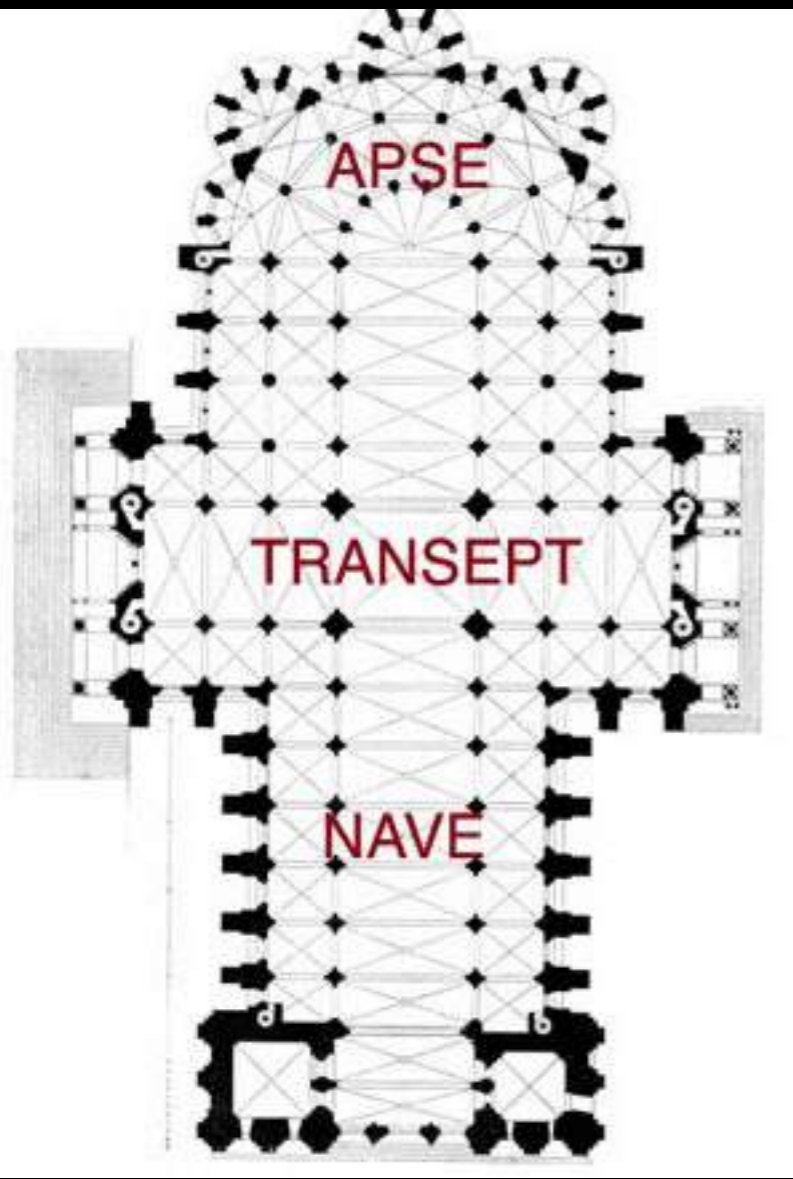

## ROSE WINDOW

## SIDE AISLES

 alamy stock photo

BAN36E  
www.alamy.com

 depositphotos

Image ID: 205877640 | www.depositphotos.com

**BAY**

N

**part of a Christian church/cathedral where people stood for services**

# TRANSEPT

**CHOIR**

**PORTAL**

**VAULT**